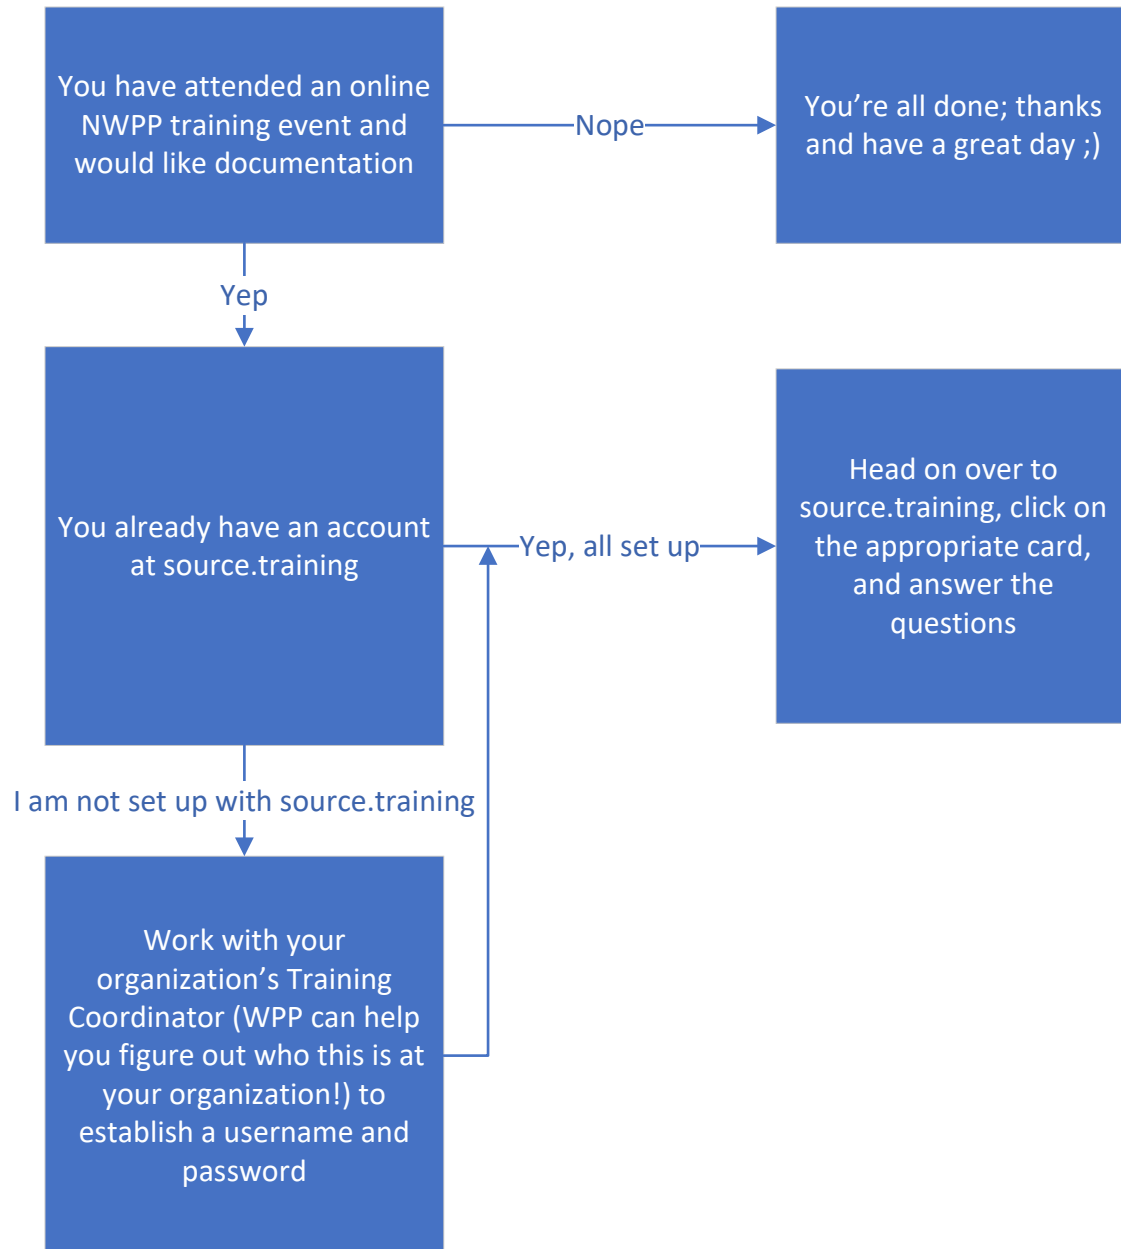

How to Obtain CEH documentation from Source.training; Source.Training is the site for all Western Power Pool recorded trainings/events/webinars

Helpful Reminders

1. Source.Training is a separate website from WPP; it is where ALL the recorded WPP trainings are housed
2. You will only be able to get documentation for any training IF YOU get an account established with source.training
3. Only WPP members may get source.training accounts
4. Documentation for recorded trainings will be available at any time after the recording is published
5. Documentation for non-recorded events will ONLY BE AVAILABLE FOR 24 HOURS FOLLOWING THE EVENT; PLEASE ACT ACCORDINGLY
6. Contacts for assistance with source.training:
Keith.schreiner@westernpowerpool.org
Jessica.zamonis@westernpowerpool.org